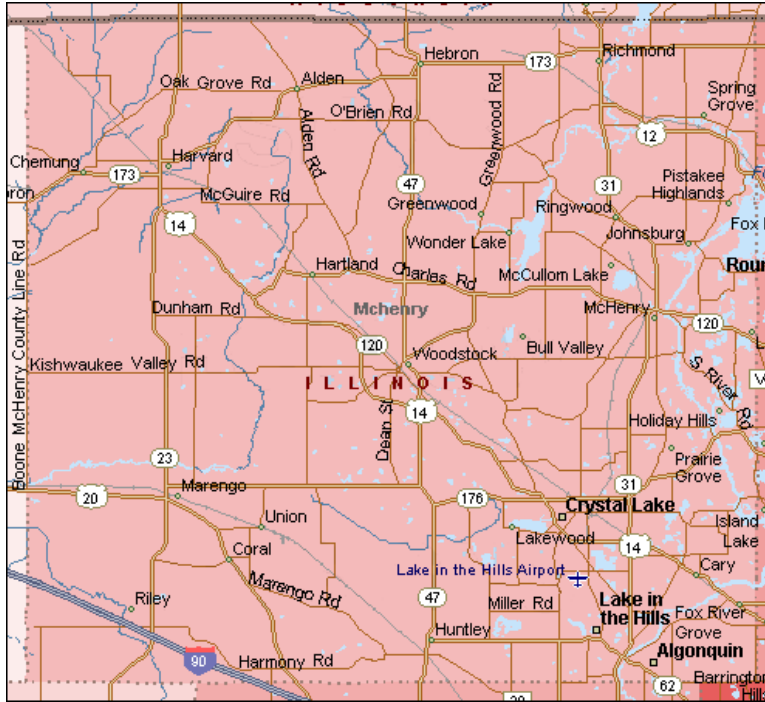

Lender's Choice, Inc McHenry County Coverage Area

If your city is not listed for this county, please give us a call to verify coverage at
(630) 778-7800

Alden
Algonquin
Cary
Crystal Lake
Fox River Grove
Harvard
Hebron
Huntley
Johnsburg
Lake in the Hills

Lakemoor
Lakewood
Marengo
McHenry
Richmond
Ringwood
Solon Mills
Spring Grove
Union
Wonder Lake
Woodstock