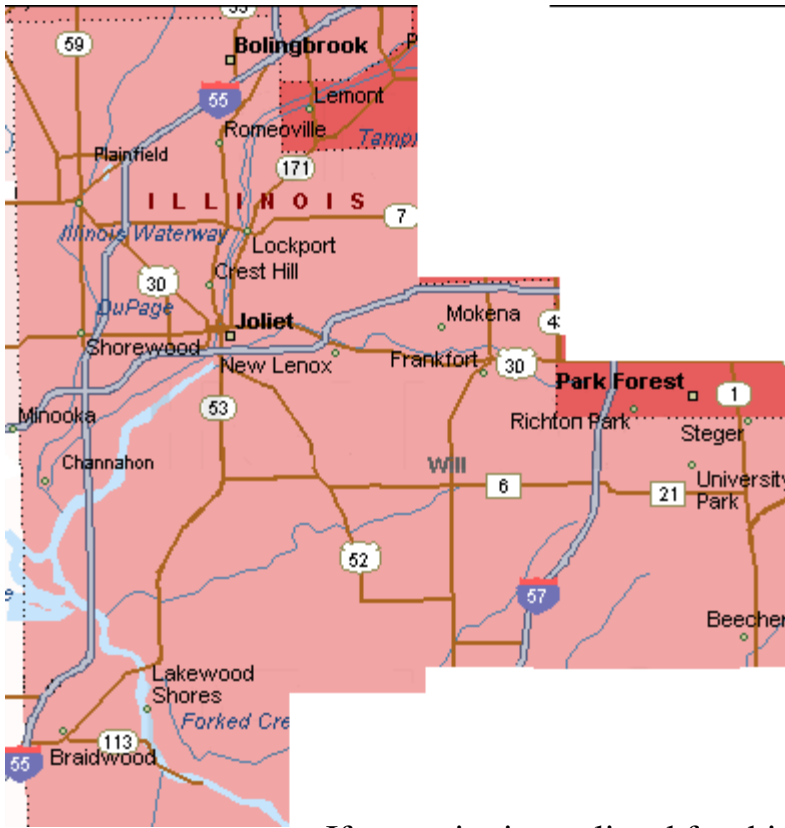

Lender's Choice, Inc Will County Coverage Area

If your city is not listed for this county, please give us a call to verify coverage at (630) 778-7800

Beecher
Bolingbrook
Braidwood
Channahon
Crest Hill
Crete
Elwood
Frankfort
Joliet
Lemont
Lockport

Manhattan
Mokena
Monee
Naperville
New Lenox
Park Forest
Peotone
Plainfield
Romeoville
Shorewood
Wheatland Township
Wilmington