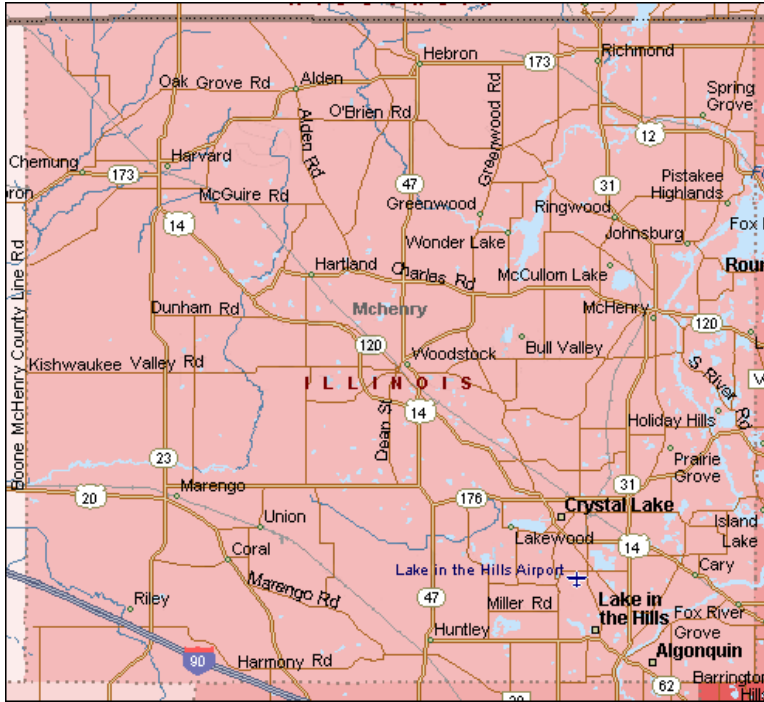

Lender's Choice, Inc McHenry County Coverage Area

If your city is not listed for this county, please give us a call to verify coverage at
(630) 778-7800

Alden
Algonquin
Cary
Crystal Lake
Fox River Grove
Harvard
Hebron
Huntley
Johnsburg
Lake in the Hills

Lakemoor
Lakewood
Marengo
McHenry
Richmond
Ringwood
Solon Mills
Spring Grove
Union
Wonder Lake
Woodstock