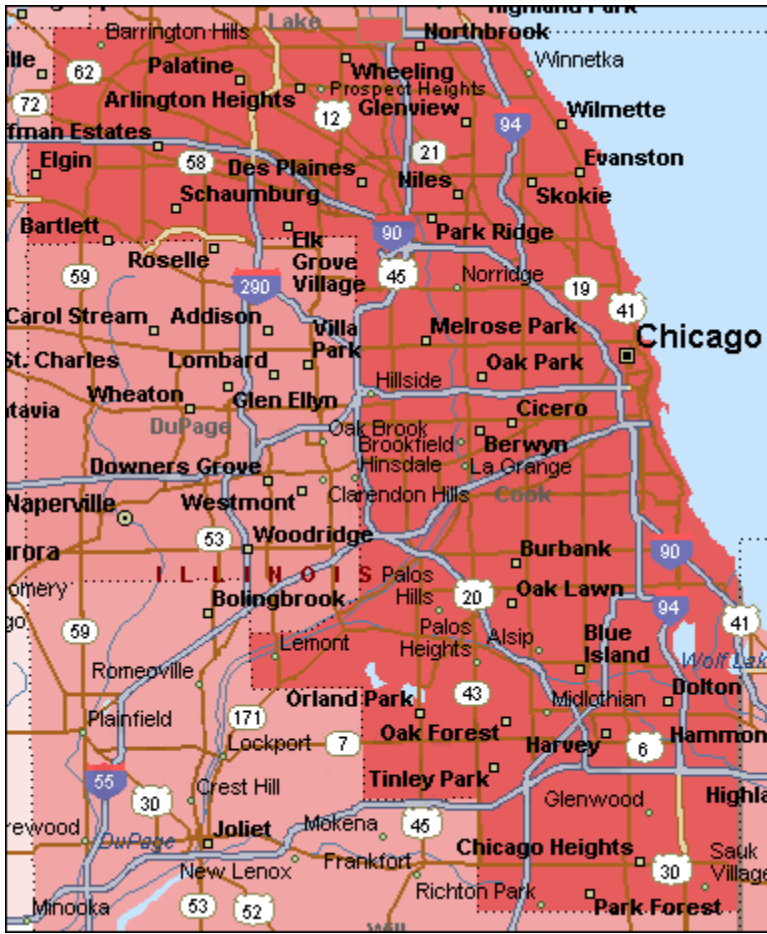

Lender's Choice, Inc Cook County Coverage Area

If your city is not listed for this county, please give us a call to verify coverage at (630) 778-7800

Alsip	Elk Grove Village	Hyde Park	Northlake	Sauk Village
Arlington Heights	Elmwood Park	Inverness	Oak Forest	Schaumburg
Barrington Hills	Evanston	Justice	Oak Lawn	Schiller Park
Bartlett	Evergreen Park	Kenilworth	Oak Park	Skokie
Bedford Park	Flossmoor	La Grange	Olympia Fields	South Barrington
Bellwood	Forest Park	La Grange Park	Orland Hills	South Holland
Berkeley	Forestview	Lansing	Orland Park	Steger
Berwyn	Franklin Park	Lincolnwood	Palatine	Stickney
Blue Island	Glencoe	Lynwood	Palos Heights	Stone Park
Bridgeview	Glenview	Lyons	Palos Hills	Streamwood
Broadview	Glenwood	Markham	Palos Park	Summit
Brookfield	Golf	Matteson	Park Forest	Summit Argo
Burbank	Hanover Park	Maywood	Park Ridge	Techny
Calumet City	Harvey	McCook	Posen	Thornton
Chicago	Harwood Heights	Melrose Park	Prospect Heights	Tinley Park
Chicago Heights	Hazel Crest	Midlothian	Richton Park	University Park
Chicago Ridge	Hickory Hills	Morton Grove	River Forest	Westchester
Cicero	Hillside	Mount Prospect	River Grove	Western Springs
Country Club Hills	Hines	Niles	Riverdale	Wheeling
Countryside	Hodgkins	Norridge	Riverside	Willow Springs
Crestwood	Hoffman Estates	North Riverside	Robbins	Wilmette
Des Plaines	Hometown	Northbrook	Rolling Meadows	Winnetka
Dolton	Homewood	Northfield	Rosemont	Worth