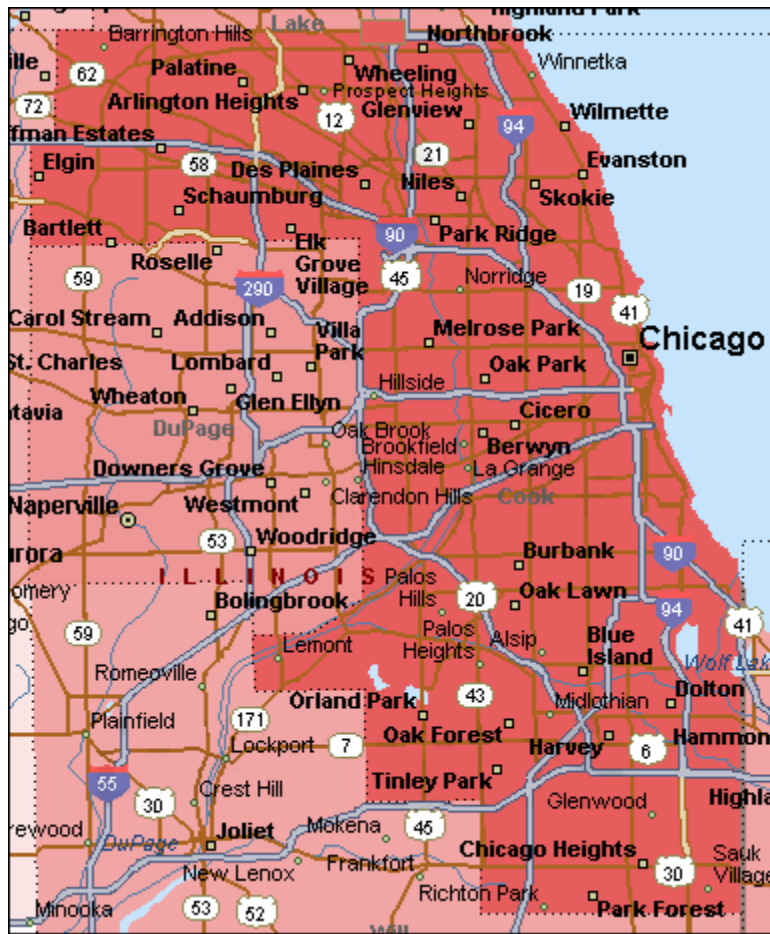

# Lender's Choice, Inc Cook County Coverage Area

If your city is not listed for this county, please give us a call to verify coverage at (630) 778-7800

Alsip	Elk Grove Village	Hyde Park	Northlake	Sauk Village
Arlington Heights	Elmwood Park	Inverness	Oak Forest	Schaumburg
Barrington Hills	Evanston	Justice	Oak Lawn	Schiller Park
Bartlett	Evergreen Park	Kenilworth	Oak Park	Skokie
Bedford Park	Flossmoor	La Grange	Olympia Fields	South Barrington
Bellwood	Forest Park	La Grange Park	Orland Hills	South Holland
Berkeley	Forestview	Lansing	Orland Park	Steger
Berwyn	Franklin Park	Lincolnwood	Palatine	Stickney
Blue Island	Glencoe	Lynwood	Palos Heights	Stone Park
Bridgeview	Glenview	Lyons	Palos Hills	Streamwood
Broadview	Glenwood	Markham	Palos Park	Summit
Brookfield	Golf	Matteson	Park Forest	Summit Argo
Burbank	Hanover Park	Maywood	Park Ridge	Techny
Calumet City	Harvey	McCook	Posen	Thornton
Chicago	Harwood Heights	Melrose Park	Prospect Heights	Tinley Park
Chicago Heights	Hazel Crest	Midlothian	Richton Park	University Park
Chicago Ridge	Hickory Hills	Morton Grove	River Forest	Westchester
Cicero	Hillside	Mount Prospect	River Grove	Western Springs
Country Club Hills	Hines	Niles	Riverdale	Wheeling
Countryside	Hodgkins	Norridge	Riverside	Willow Springs
Crestwood	Hoffman Estates	North Riverside	Robbins	Wilmette
Des Plaines	Hometown	Northbrook	Rolling Meadows	Winnetka
Dolton	Homewood	Northfield	Rosemont	Worth